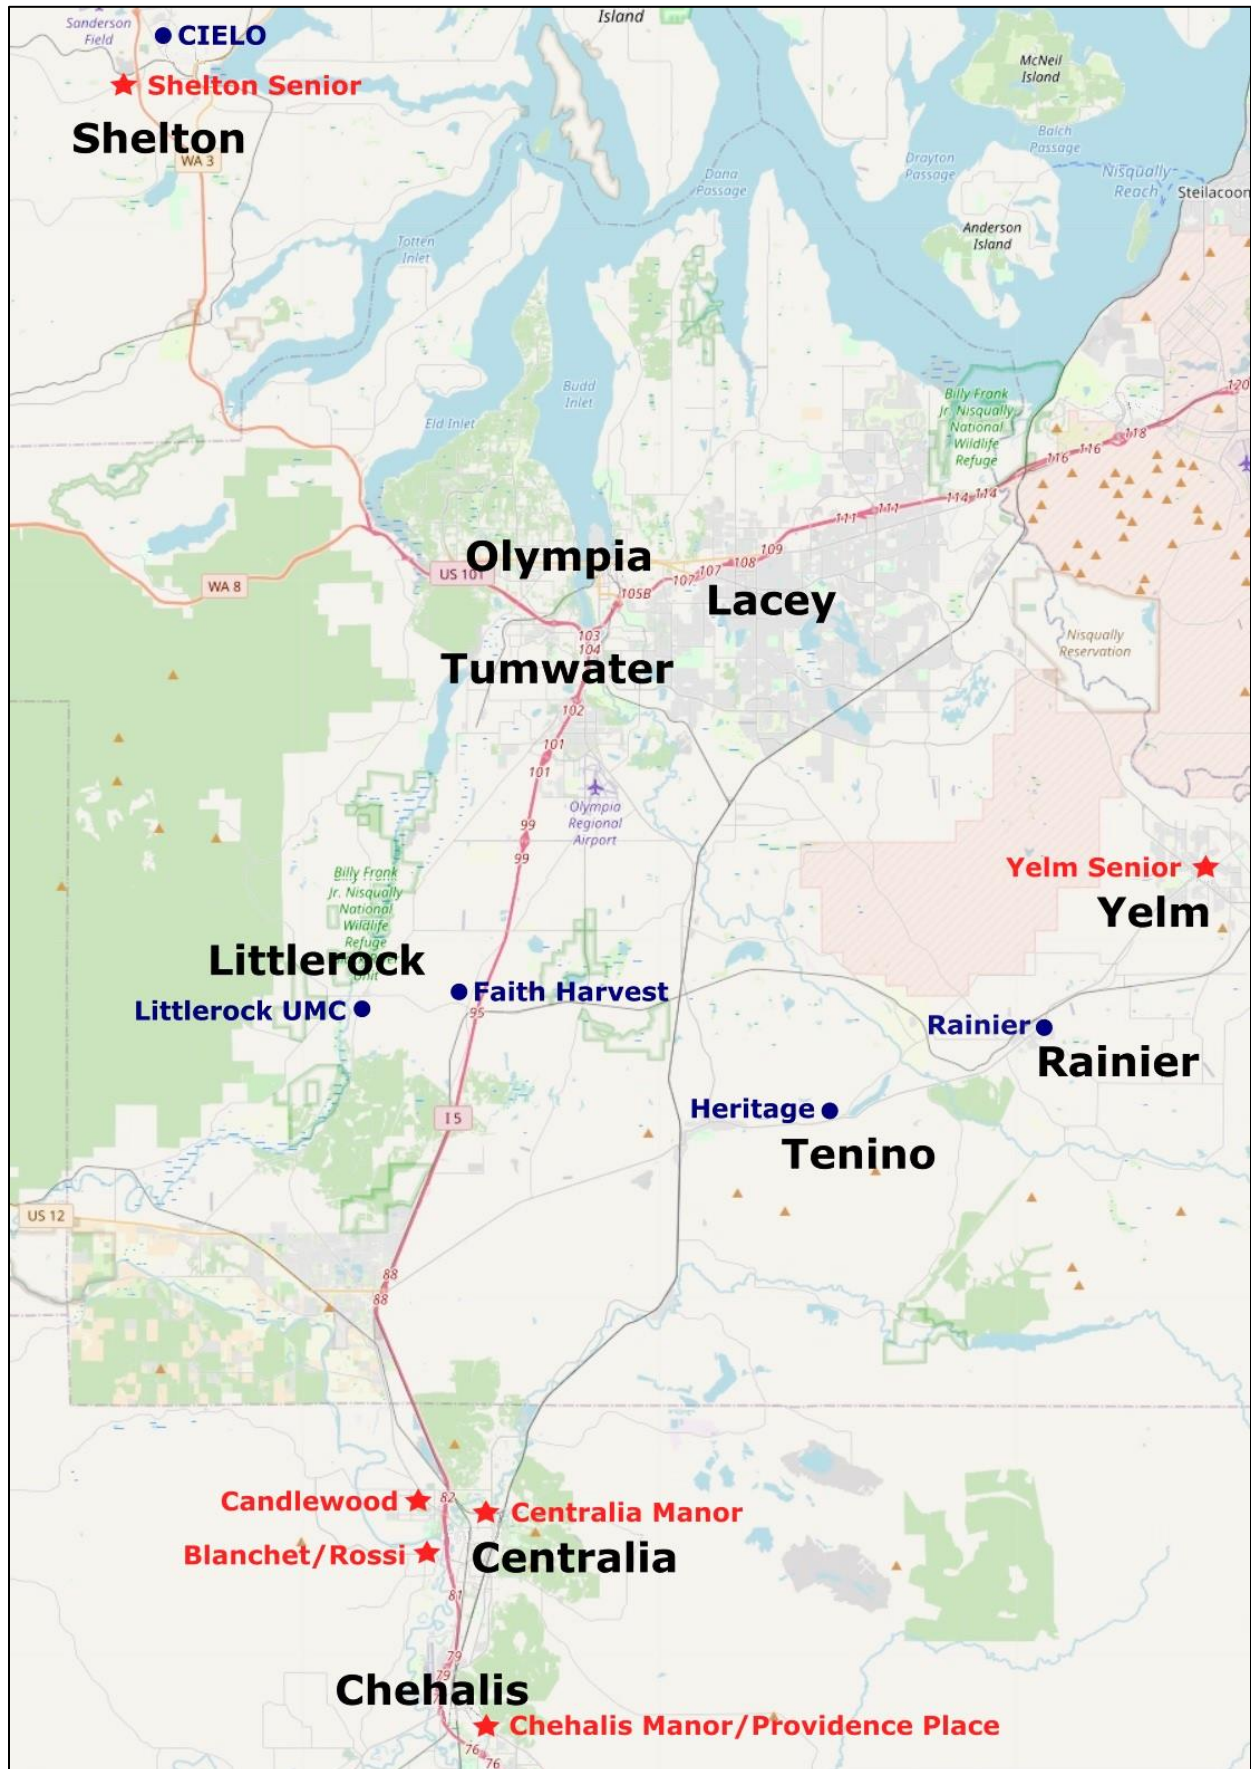

Locations in the Three Cities

- TCFB Main Site (2)
- Satellite – open to all (10)
- ★ Restricted – residents/participants only (15)

Locations around the Region

● Satellite – open to all (5)

★ Restricted – residents/participants only (8)

List of Map Locations

Marker	Name	Available	Location
★	Blanchet House (Providence)	CSFP	Centralia
★	Boardwalk 1+2	CSFP	Olympia
★	Candlewood Senior Apartments	CSFP	Centralia
★	Capitol House Apartments	CSFP	Olympia
★	Casa Madrona Apartments	Partial+CSFP	Lacey
★	Centralia Manor	CSFP	Centralia
★	Chehalis Manor Apartments	CSFP	Chehalis
●	CIELO	Full	Olympia
●	CIELO (Shelton site)	Full	Shelton
★	Drexel House	CSFP	Olympia
●	Evergreen (TESC)	Full	Olympia
★	Evergreen Villages	CSFP	Olympia
★	Evergreen Vista Apartments	Full+CSFP	Olympia
●	Faith Harvest Helpers	Full	Littlerock
●	Heritage Baptist Church	Full	Tenino
●	Hidden Creek Community Church	Full+CSFP	Olympia
★	Lacey Veterans Services HUB	Partial	Lacey
■	LCSC (Lacey Client Services Center)	Full+CSFP	Lacey
★	Littlerock United Methodist Church	CSFP	Littlerock
★	Magnolia Villa Apartments	Partial	Lacey
●	Mountain View Church of the Nazarene	Full	Lacey
■	OCSC (Olympia Client Services Center)	Full+CSFP	Olympia
●	Olympia Senior Center	Full	Olympia
★	Olympia Village Apartments	CSFP	Olympia
★	Olympian Apartments	CSFP	Olympia
★	Providence Place	CSFP	Chehalis
●	Rainier (in Valley Heart Church parking lot)	Full+CSFP	Rainier
★	Rossi House (Providence)	CSFP	Centralia
●	Saint Andrews United Methodist Church	Full	Lacey
★	Saint Francis (Providence)	CSFP	Olympia
★	Shelton Senior Center	CSFP	Shelton
★	South Sound Villa	Full+CSFP	Lacey
●	SPSCC (South Puget Sound Community College)	Full	Olympia
★	The Reserve	CSFP	Lacey
★	Tumwater Apartments	Full+CSFP	Tumwater
★	Tumwater Mobile Estates	CSFP	Tumwater
●	Tumwater Senior (Old Town Center)	Full+CSFP	Tumwater
●	Tumwater United Methodist	Full	Tumwater
●	Turning Point Church	Full+CSFP	Lacey
★	Unity Commons	CSFP	Olympia
★	Yelm Senior Center	CSFP	Yelm