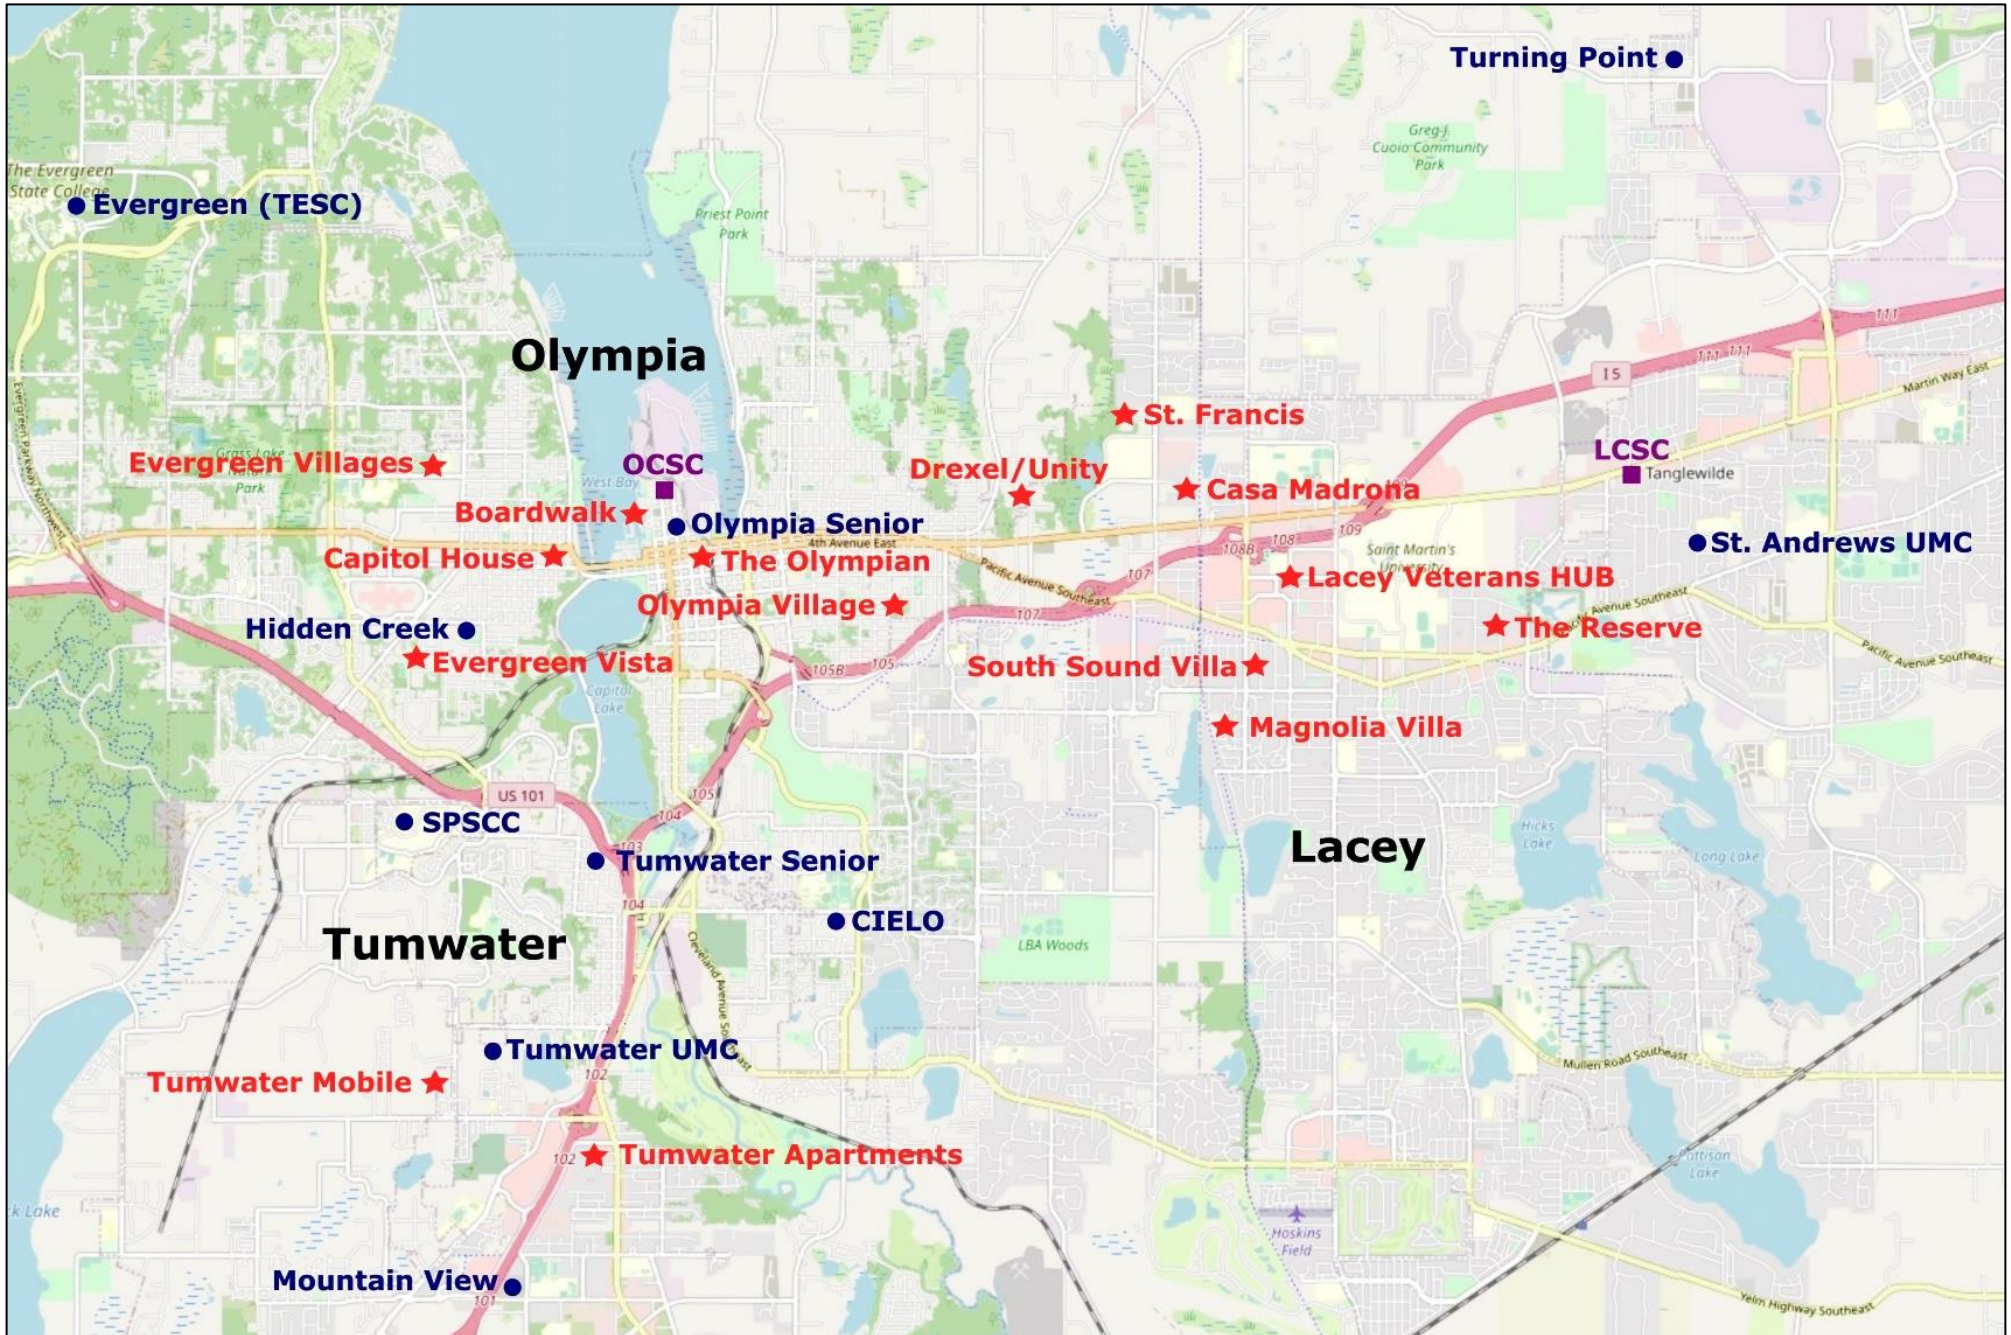

Locations in the Three Cities

- TCFB Main Site (2)
- Satellite – open to all (10)
- ★ Restricted – residents/participants only (15)

Locations around the Region

● Satellite – open to all (5)

★ Restricted – residents/participants only (8)

List of Map Locations

Marker	Name	Available	Location
★	Blanchet House (Providence)	CSFP	Centralia
★	Boardwalk 1+2	CSFP	Olympia
★	Candlewood Senior Apartments	CSFP	Centralia
★	Capitol House Apartments	CSFP	Olympia
★	Casa Madrona Apartments	Partial+CSFP	Lacey
★	Centralia Manor	CSFP	Centralia
★	Chehalis Manor Apartments	CSFP	Chehalis
●	CIELO	Full	Olympia
●	CIELO (Shelton site)	Full	Shelton
★	Drexel House	CSFP	Olympia
●	Evergreen (TESC)	Full	Olympia
★	Evergreen Villages	CSFP	Olympia
★	Evergreen Vista Apartments	Full+CSFP	Olympia
●	Faith Harvest Helpers	Full	Littlerock
●	Heritage Baptist Church	Full	Tenino
●	Hidden Creek Community Church	Full+CSFP	Olympia
★	Lacey Veterans Services HUB	Partial	Lacey
■	LCSC (Lacey Client Services Center)	Full+CSFP	Lacey
★	Littlerock United Methodist Church	CSFP	Littlerock
★	Magnolia Villa Apartments	Partial	Lacey
●	Mountain View Church of the Nazarene	Full	Lacey
■	OCSC (Olympia Client Services Center)	Full+CSFP	Olympia
●	Olympia Senior Center	Full	Olympia
★	Olympia Village Apartments	CSFP	Olympia
★	Olympian Apartments	CSFP	Olympia
★	Providence Place	CSFP	Chehalis
●	Rainier (in Valley Heart Church parking lot)	Full+CSFP	Rainier
★	Rossi House (Providence)	CSFP	Centralia
●	Saint Andrews United Methodist Church	Full	Lacey
★	Saint Francis (Providence)	CSFP	Olympia
★	Shelton Senior Center	CSFP	Shelton
★	South Sound Villa	Full+CSFP	Lacey
●	SPSCC (South Puget Sound Community College)	Full	Olympia
★	The Reserve	CSFP	Lacey
★	Tumwater Apartments	Full+CSFP	Tumwater
★	Tumwater Mobile Estates	CSFP	Tumwater
●	Tumwater Senior (Old Town Center)	Full+CSFP	Tumwater
●	Tumwater United Methodist	Full	Tumwater
●	Turning Point Church	Full+CSFP	Lacey
★	Unity Commons	CSFP	Olympia
★	Yelm Senior Center	CSFP	Yelm